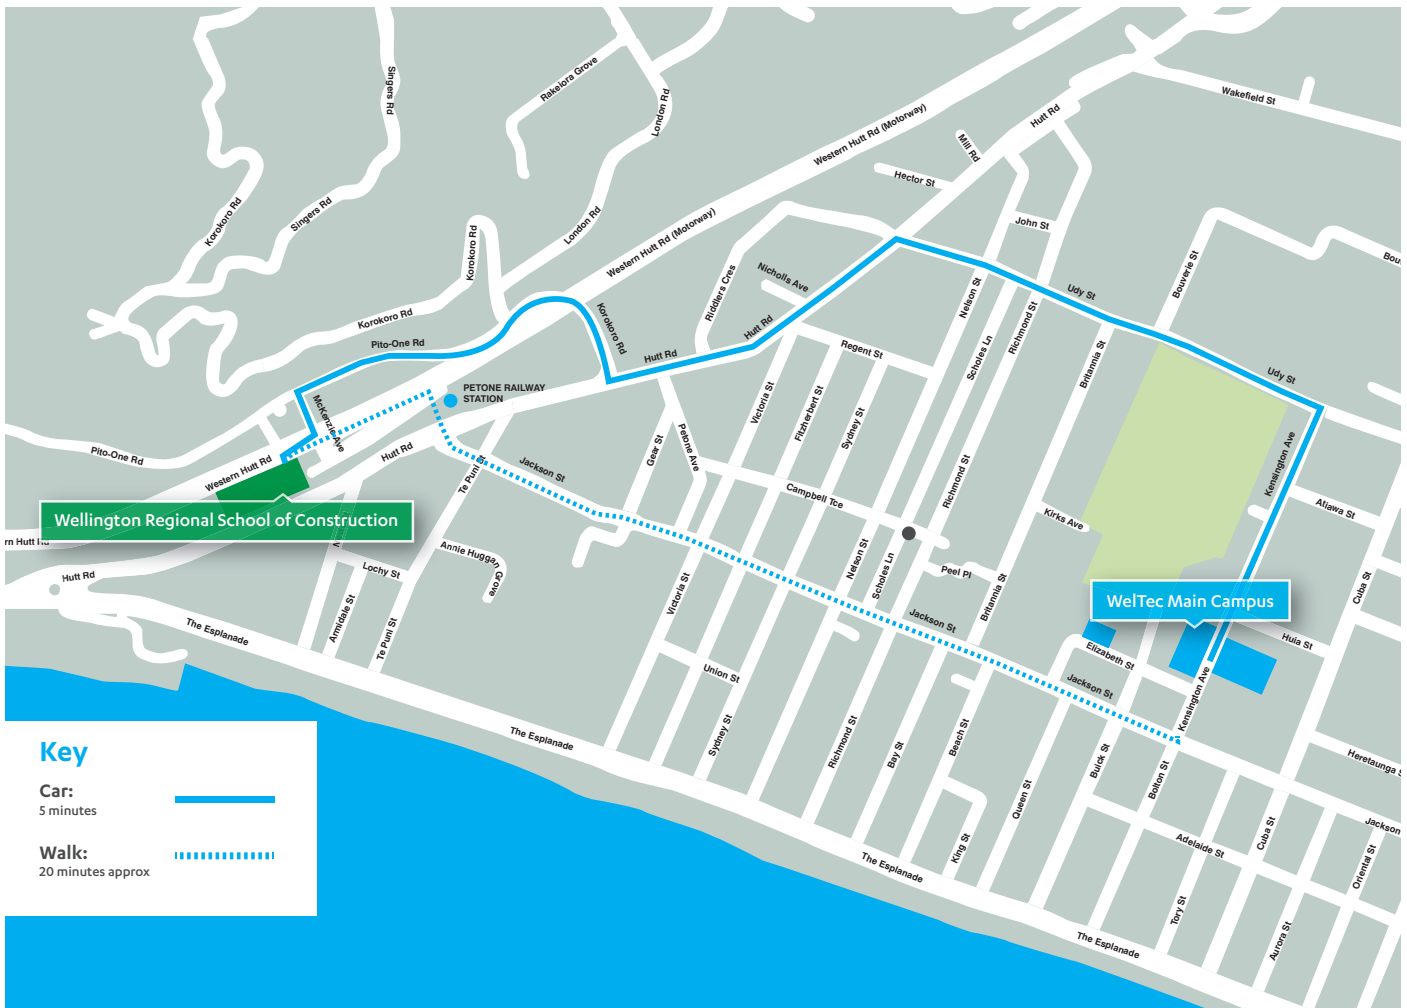

## From Porirua:

Polytech Link Bus  
Train to Wellington Station, then to Petone Station

## From Wairarapa:

Train to Petone Station

For information on public transport, including timetable, fares and journey planner visit: [www.metlink.org.nz](http://www.metlink.org.nz)

The Petone campus has limited student parking on site. All students must have a current parking permit, which can be obtained from the Student Information Centre free of charge.

The WeITec parking controlled areas include; all parking inside the gates of the Petone Recreation Ground, N Block (Cuba Street), and the Udy St car park. There is also street parking available.

From Petone Station to the Wellington School of Construction, walk time: **5 minutes**

From Petone Station to Kensington Avenue, walk time: **15 minutes**