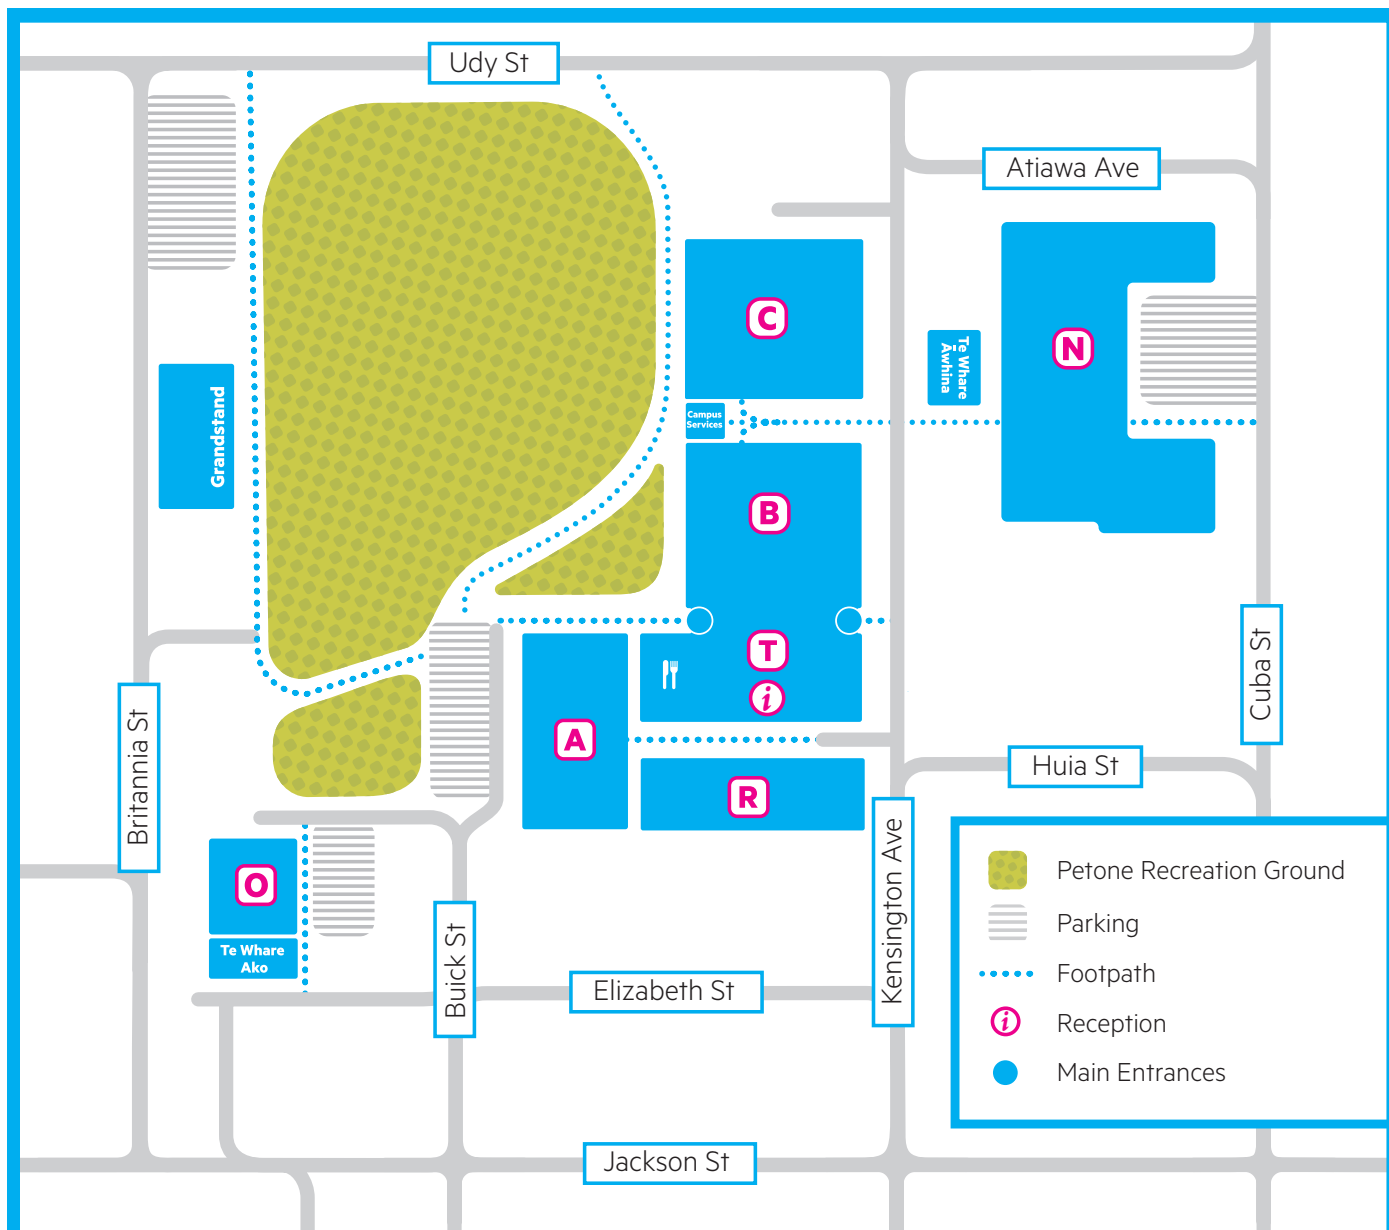

The WeITec parking controlled areas include; all parking inside the gates of the Petone Recreation Ground, N Block (Cuba Street), and the Udy St car park. There is also street parking available.

From Petone Station to the Wellington School of Construction, walk time: **5 minutes**

# Main campus map

Petone

**A Block**

Corporate Offices

**B Block**

Computer Labs  
Dynamics Gym  
Electrical Trades  
Exercise Science  
Wellington Trades Academy

**Campus Services**

Building Maintenance  
Campus Security  
ICT Services